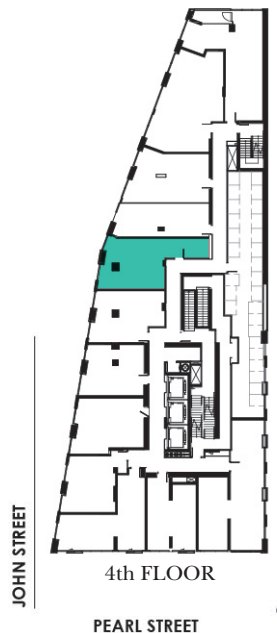

SUITE 407
1 BEDROOM

Suite Area: **543** SQ.FT.

All areas and stated room dimensions are approximate. Sizes and specifications are subject to change without notice. Actual living area and balcony/terraces may vary from floor stated areas. E. & O.E.