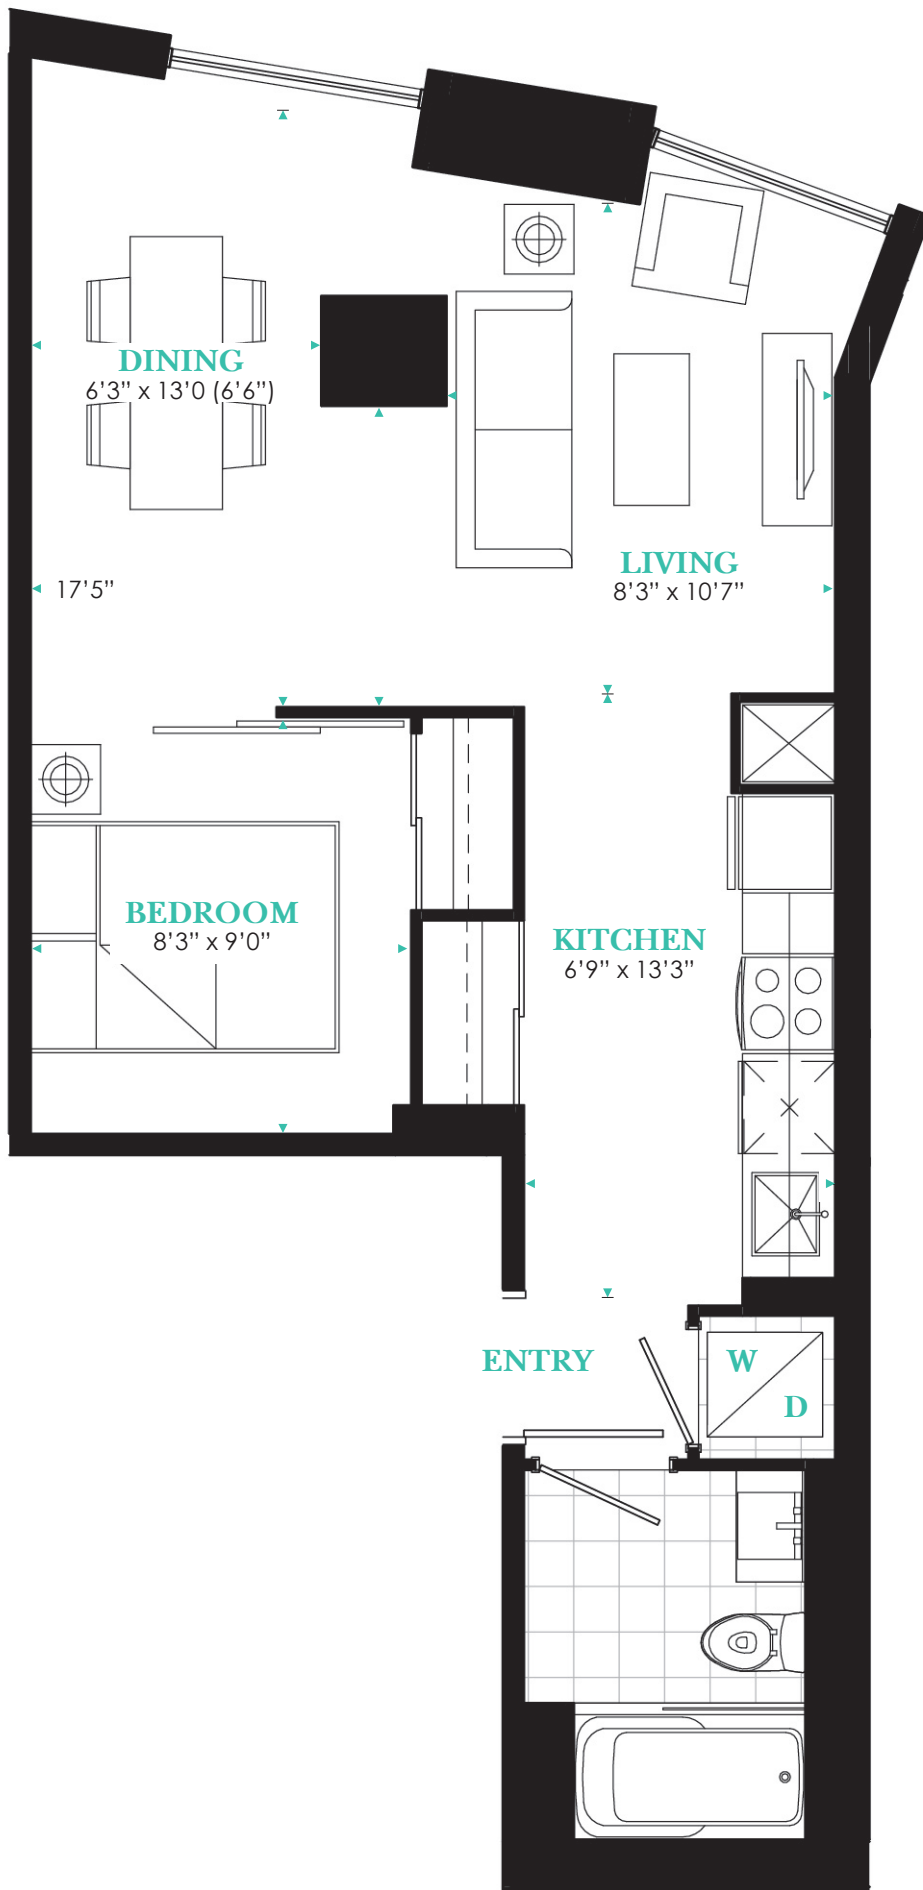

SUITE 407
1 BEDROOM

Suite Area: **543** SQ.FT.

All areas and stated room dimensions are approximate. Sizes and specifications are subject to change without notice. Actual living area and balcony/terraces may vary from floor stated areas. E. & O.E.